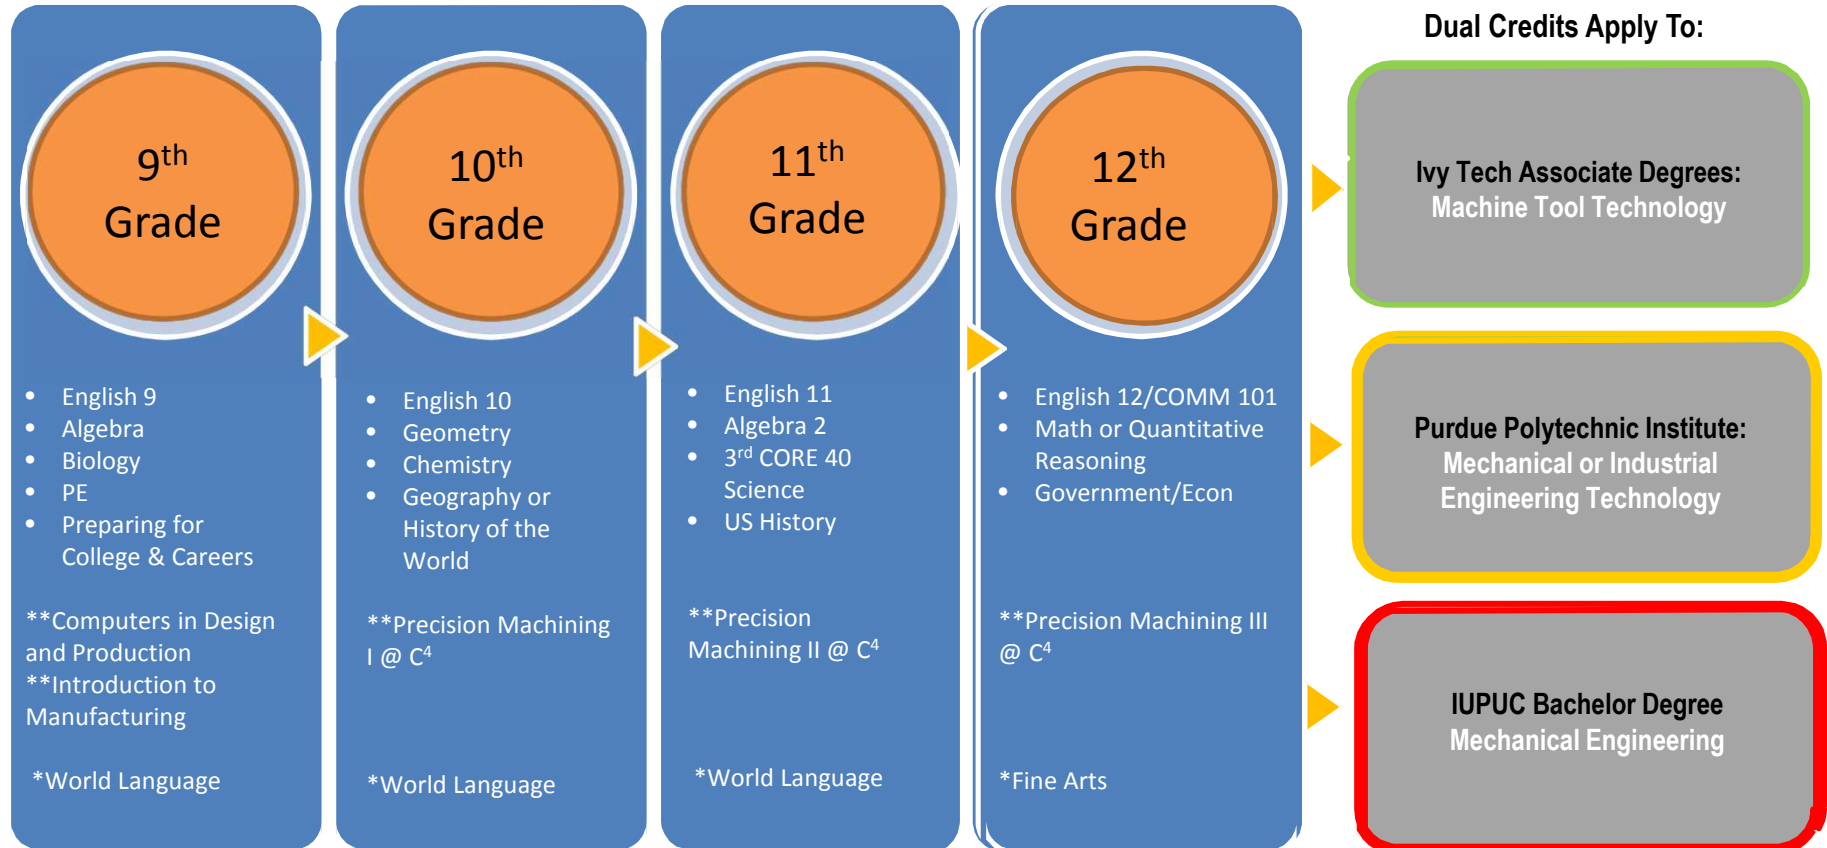

C⁴ Columbus Area Career Connection

2014 average annual wage in Indiana: \$40,000
(Average based on Career Technical Education &/or Associate Degree)

Job Titles: CNC Operators, CNC Programmers, Machinists, Tool & Die Makers, Mechanical Engineer, Mechanical/Industrial Technician

CORE 40 with Honors High School Graduation Plan

*Denotes AHD

**Denotes Directed Electives THD

High School Certifications Available: OSHA 10 General Industry
Dual Credit Available

Additional C⁴ classes that would enhance employment

PLTW Introduction to Engineering Design

PLTW Principles of Engineering

PLTW Computer Integrated Manufacturing